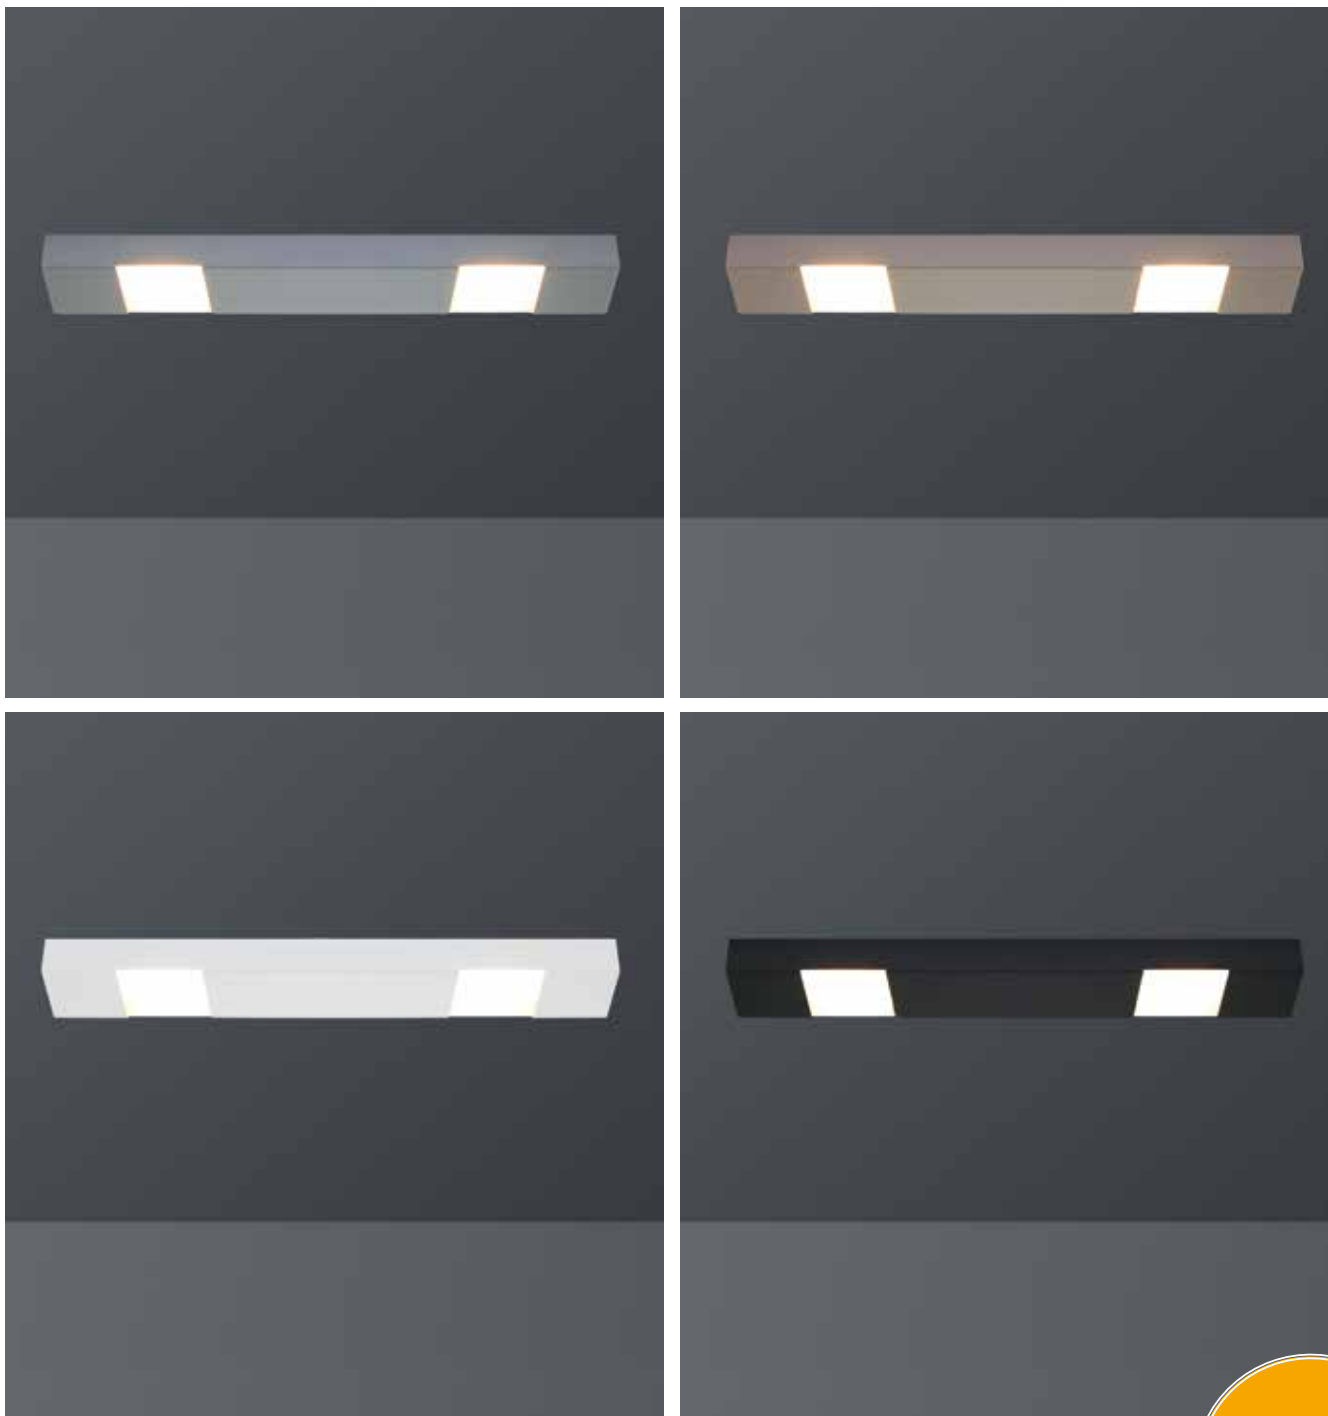

ABMESSUNGEN / DIMENSIONS

84 x 6,5 cm

↓ 3 cm

SONSTIGES / FEATURES

triac dimmbar

triac dimmable

LAMBDA

DECKENLEUCHE 2-FLAMMIG CEILING LAMP 2-LIGHT