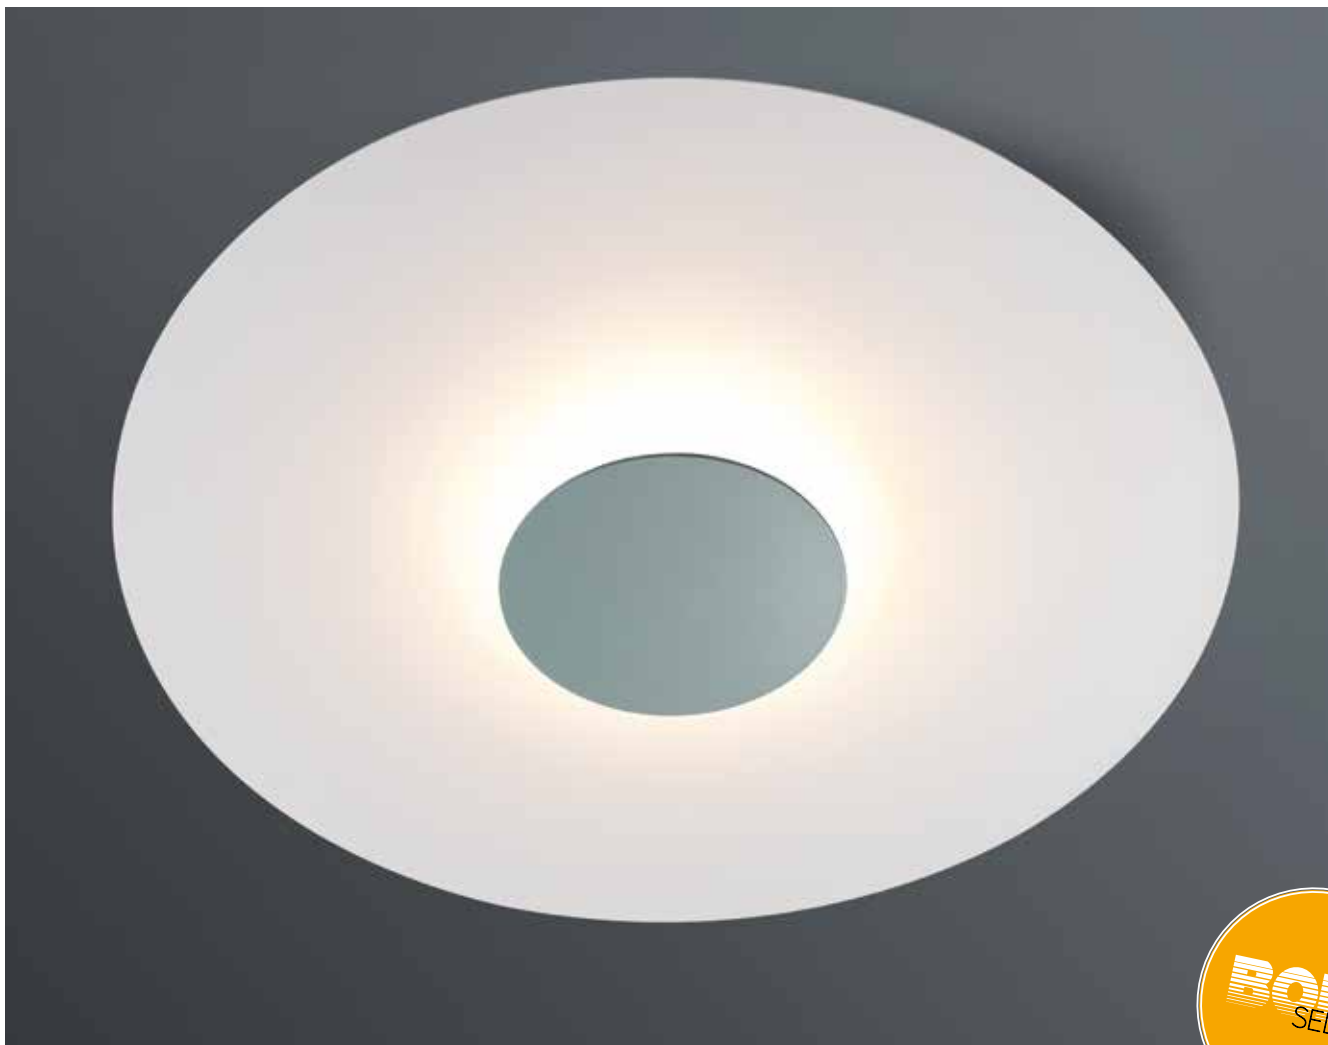

KOMPLETTLEUCHE 54 CM COMPLETE LIGHT 54 CM

Dekorplatte weiß / Decoration panel white

184 804 09

Leuchtmittel: alu matt
illuminant: alu matt

185 804 09

Leuchtmittel: weiß
illuminant: white

186 804 09

Leuchtmittel: taupe matt
illuminant: taupe matt

187 804 09

Leuchtmittel: salbei
illuminant: sage

188 804 09

Leuchtmittel: gold matt
illuminant: gold matt

189 804 09

Leuchtmittel: schwarz
illuminant: black

LEUCHTMITTEL / LAMP

E 27 Leuchtmittel mit 24 V DC
E 27 illuminant with 24 V DC
9,2 W - 1.265 lm cpl.
2.700 K - Ra 90 - EEK / EEC: E

ABMESSUNGEN / DIMENSIONS

ø 54 cm
↓ 8 cm

SONSTIGES / FEATURES

triac dimmbar / triac dimmable

ZUBEHÖR / ACCESSORY

184 001 00 Verbindungsset
connecting element

688 002 01 Plug and Play Kabel weiß
plug and play cable white

688 002 31 Plug and Play Kabel schwarz
plug and play cable black

SMART HOME

076 000 00 Dali DT6 Modul

077 000 00 Casambi Modul

079 000 00 ZigBee Modul